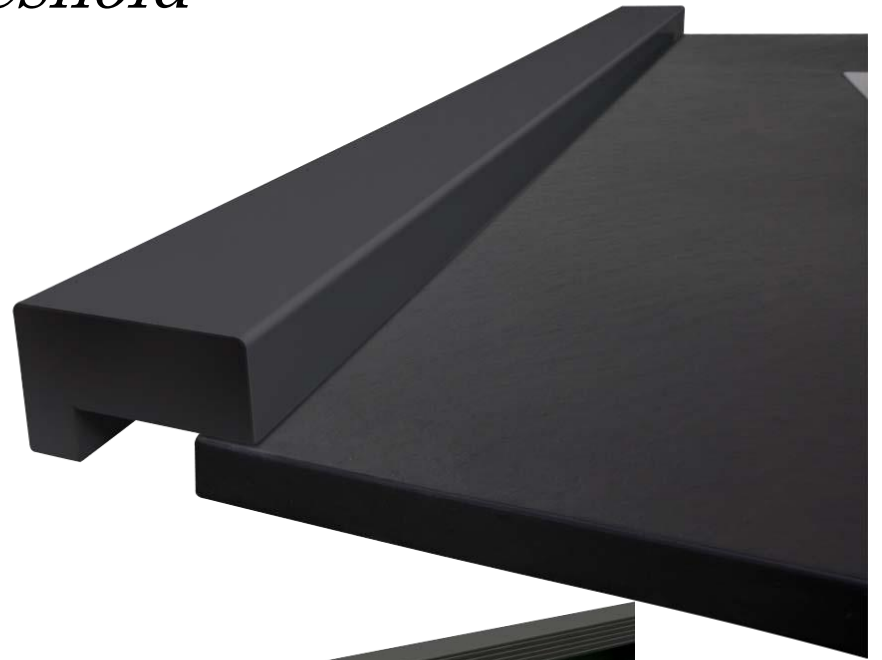

SMFZS Shower Base
with Adjustable Threshold