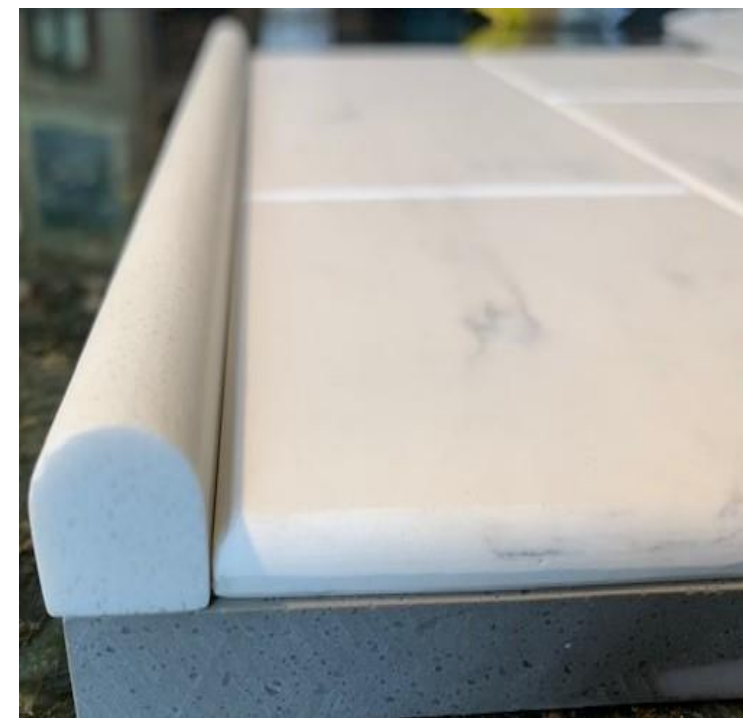

White, Cameo, Dark Grey, Black

SMFZS Shower Base
with Adjustable Threshold

Joining Panels Together

Coped corners for easy installation

Pencil Trim Molding-perfect for joining panels

SAMUEL
MÜELLER

Joining Panels Together