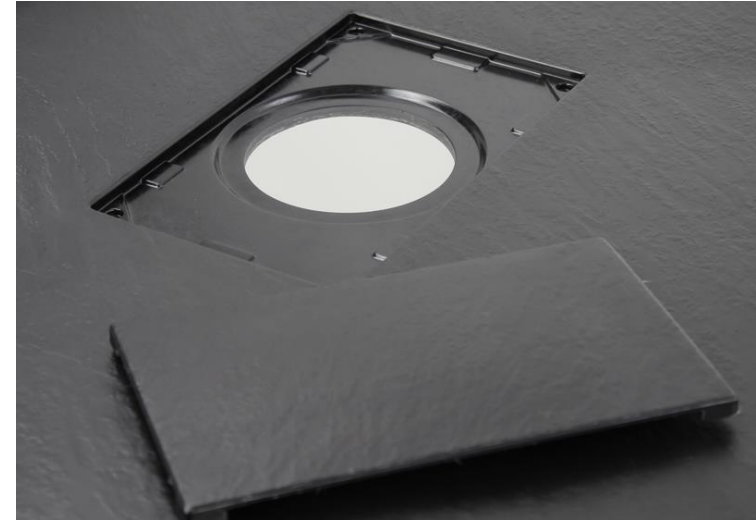

White, Cameo, Dark Grey, Black