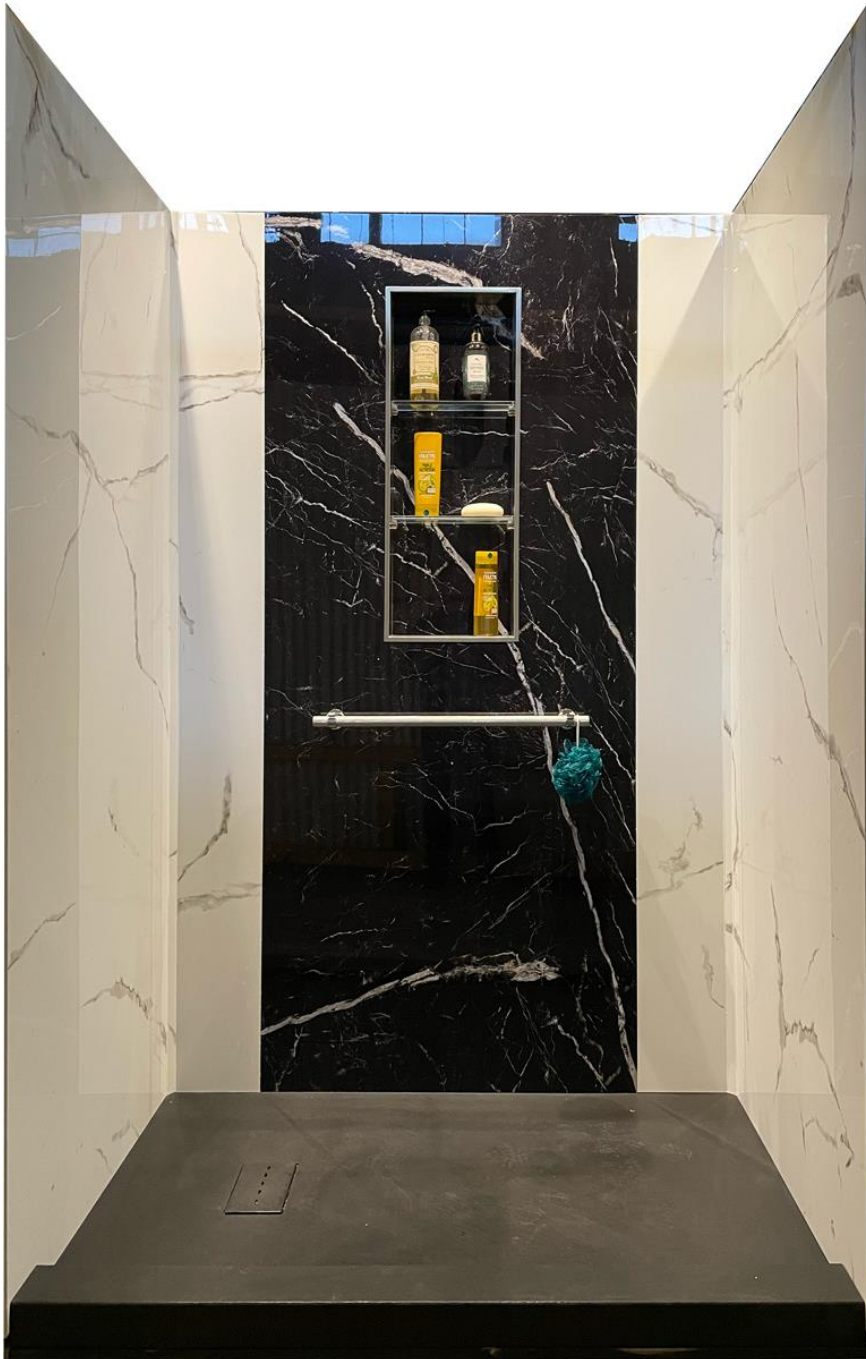

Hi-Lustre Walls

“The Look of Porcelain”

Trinity- Provides the highest 3-D Imagine photograph resolution in the world

Trinity Eco- Provides beautiful combinations of colors to provide a stunning realistic porcelain shower

Trinity- will not support mold, mildew or bacteria and cleans with warm water and a cloth.

Glossy White Carrara-K101