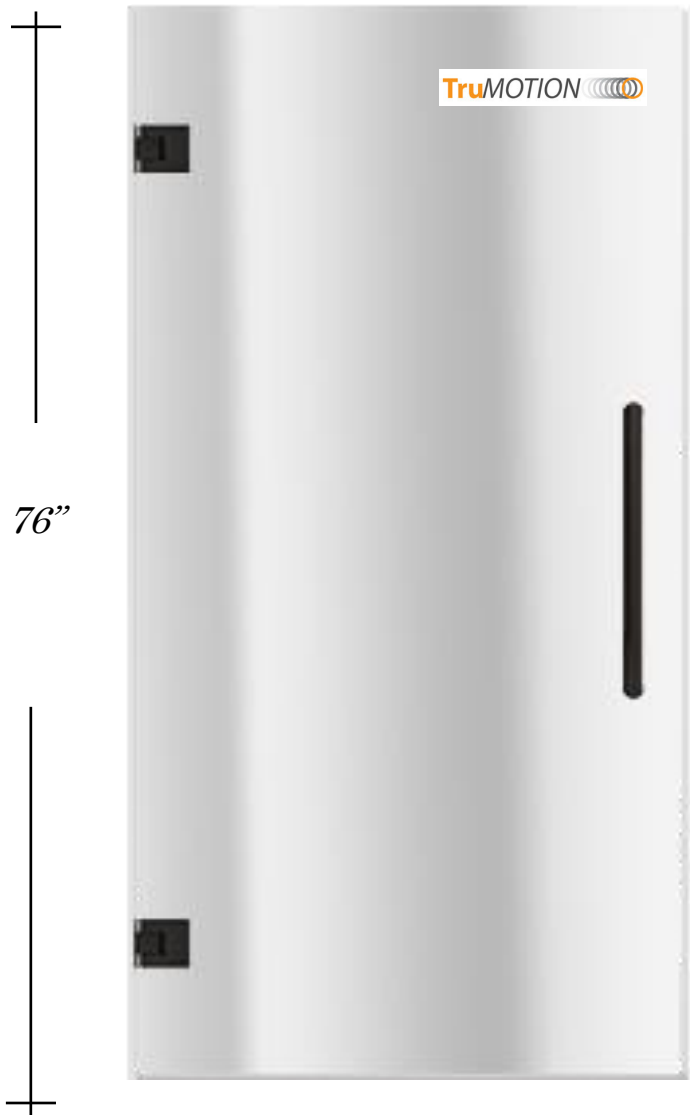

Style of Door-Roller Bi-Pass

Frame Finishes

Styles of Doors-Traditional Bi-Pass

Eye Drop (3/8")

Franklin (5/16")

Cecelia (1/4")

Styles of Door Pivot/Hinge

Frame & Handle Finishes